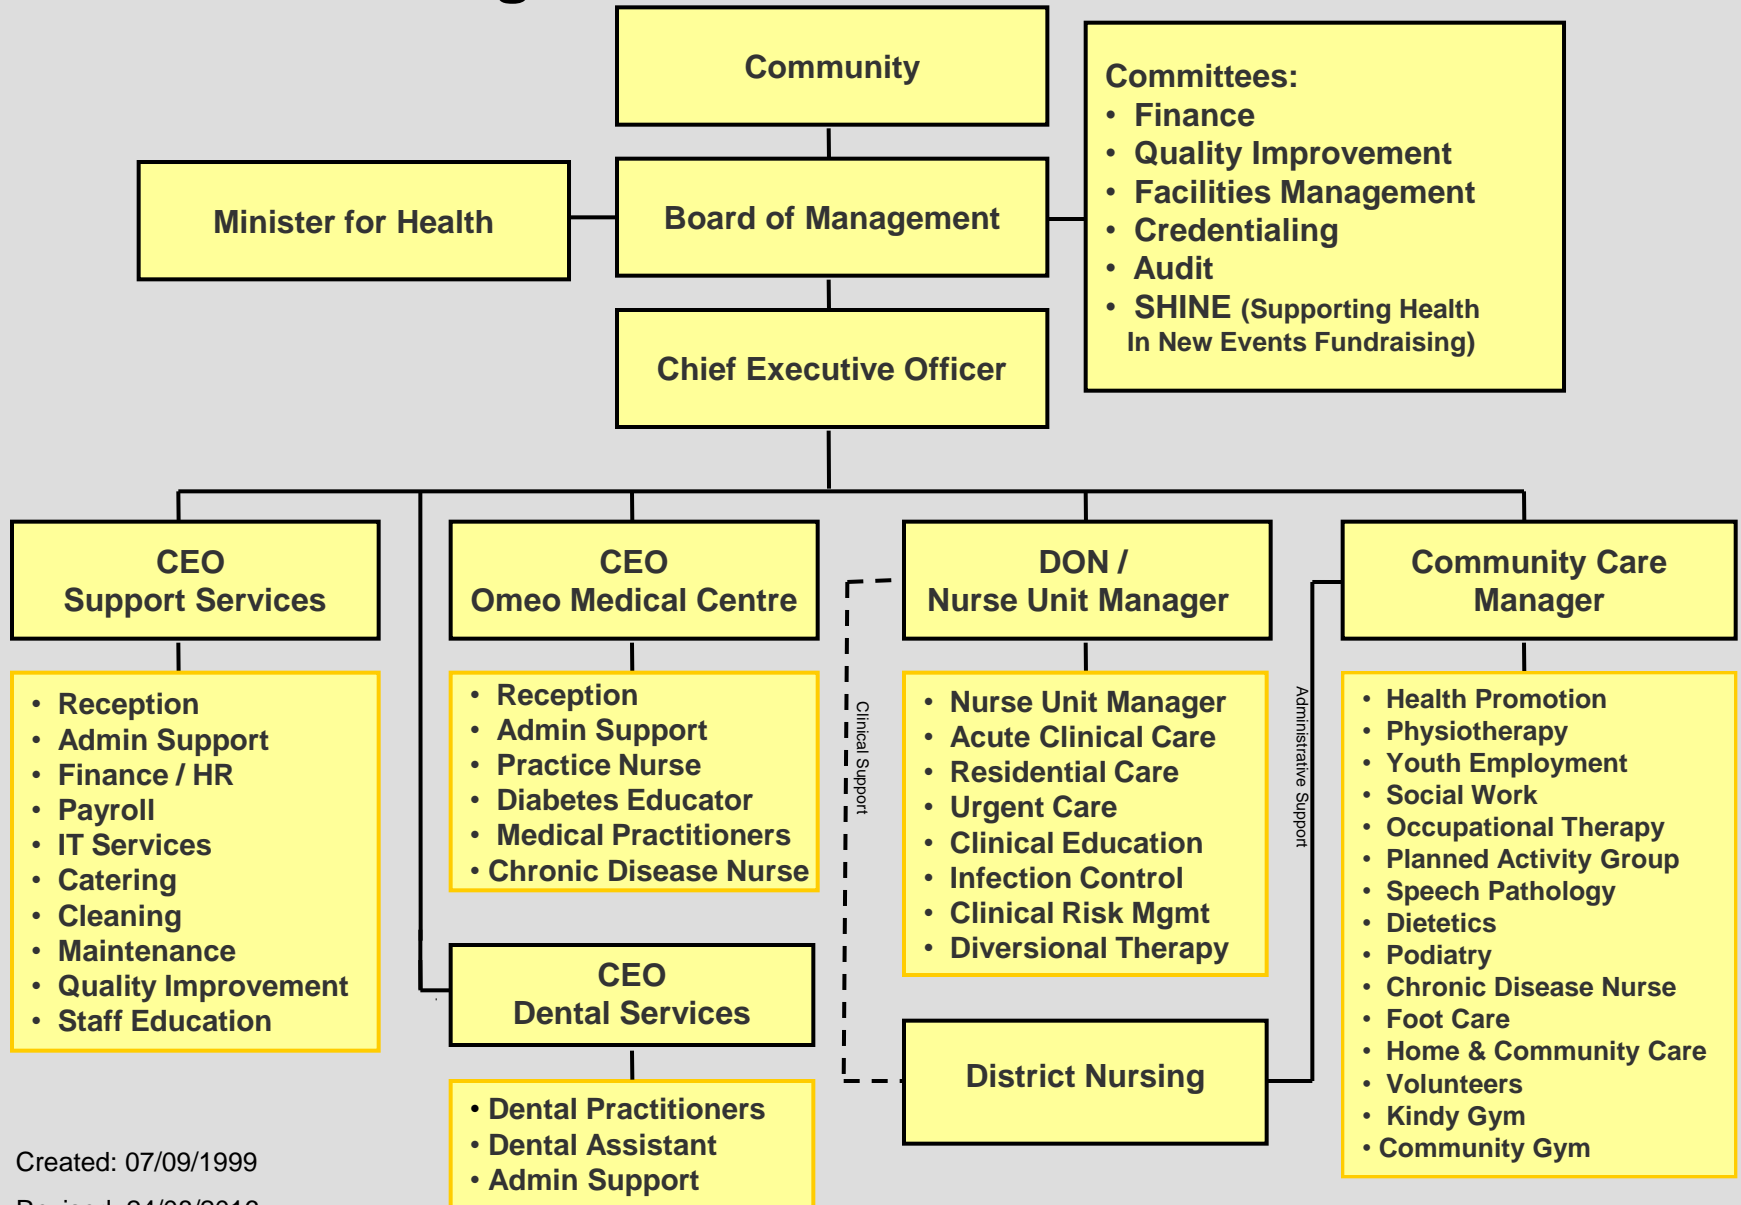

# Omeo District Health Organisational Chart 2016-2017

Created: 07/09/1999

Revised: 24/08/2016